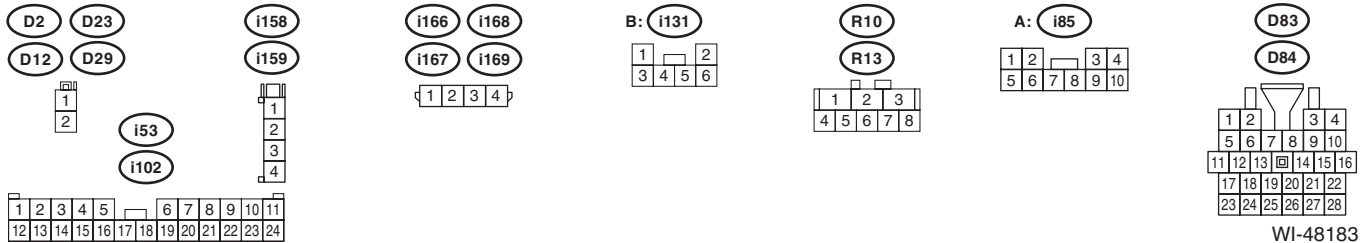

Audio System

WIRING SYSTEM

2. 6.2 INCH DISPLAY (WITH EyeSight)

WI-48183