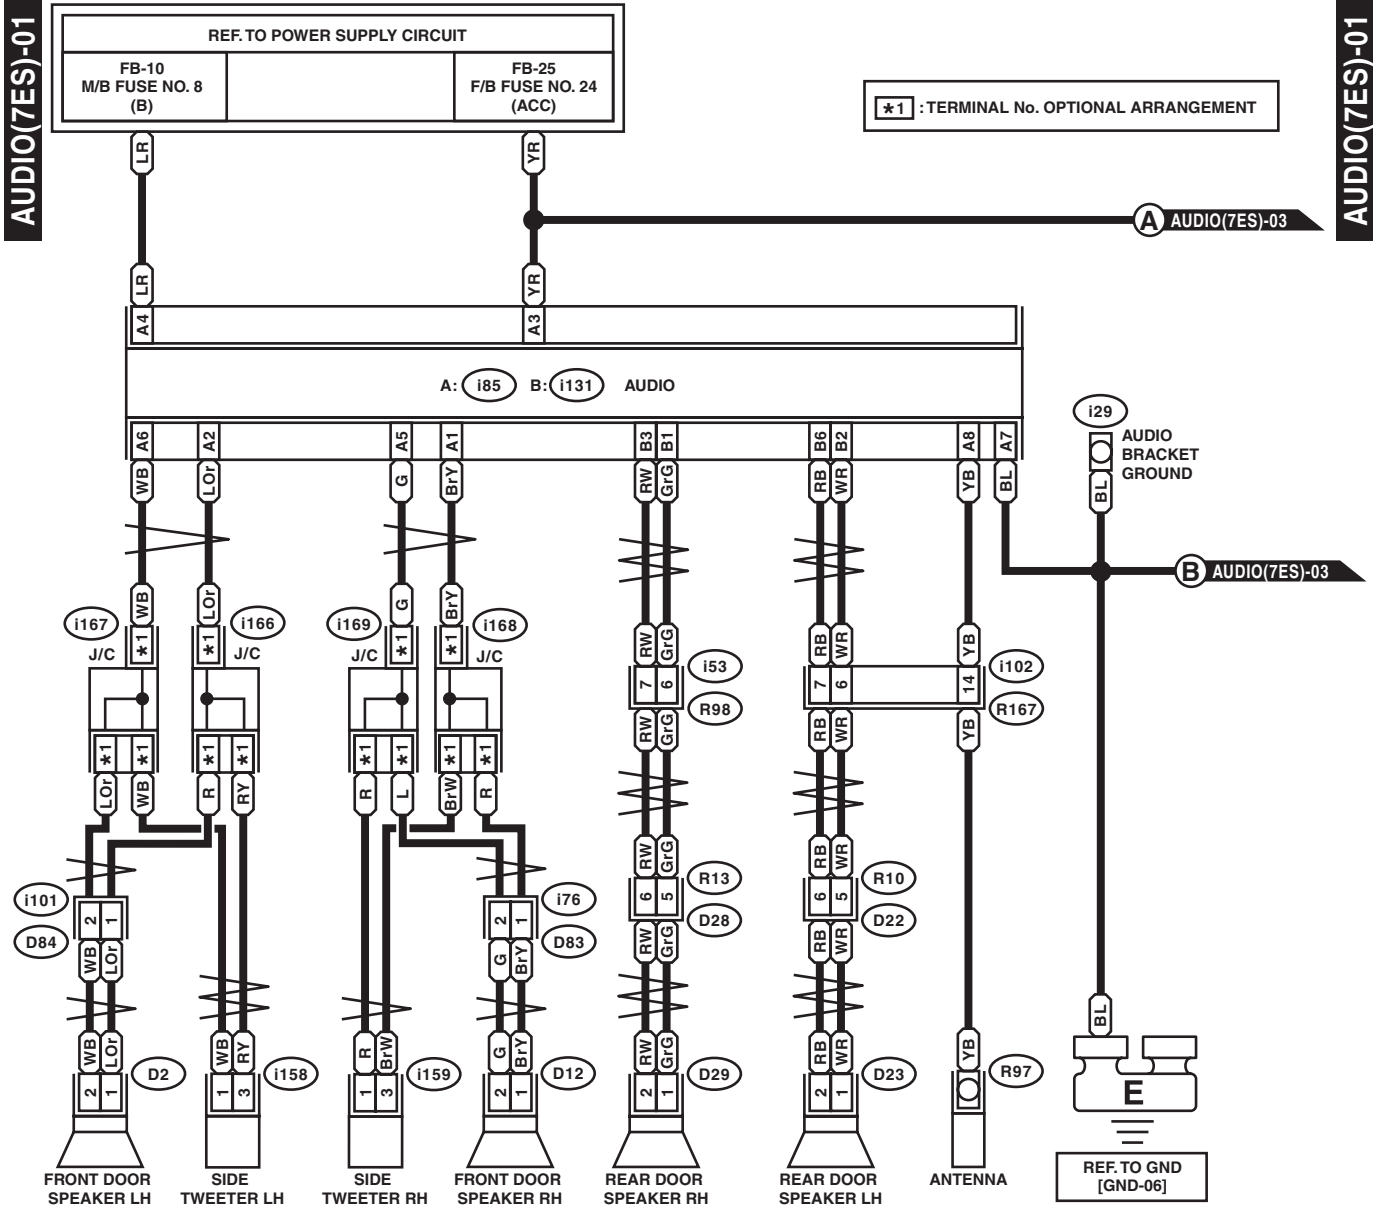

## WIRING SYSTEM

## WIRING SYSTEM

AUDIO(70E)-03

AUDIO(70E)-03

WI-48188

## 4. 7 INCH DISPLAY (WITH EyeSight)

WI-48189