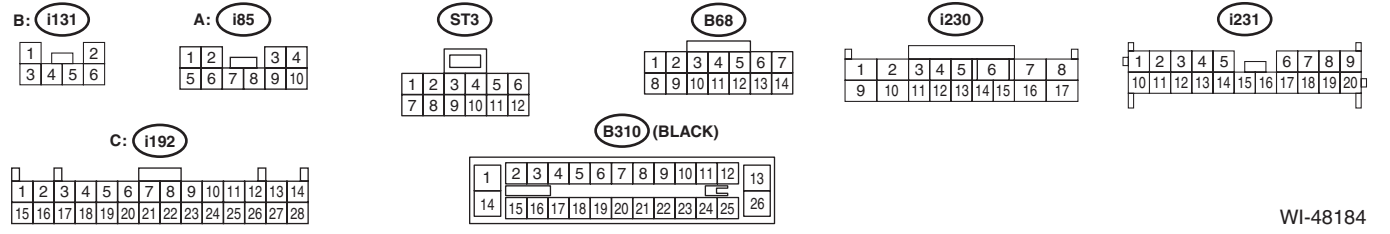

Audio System

WIRING SYSTEM

WI-48184