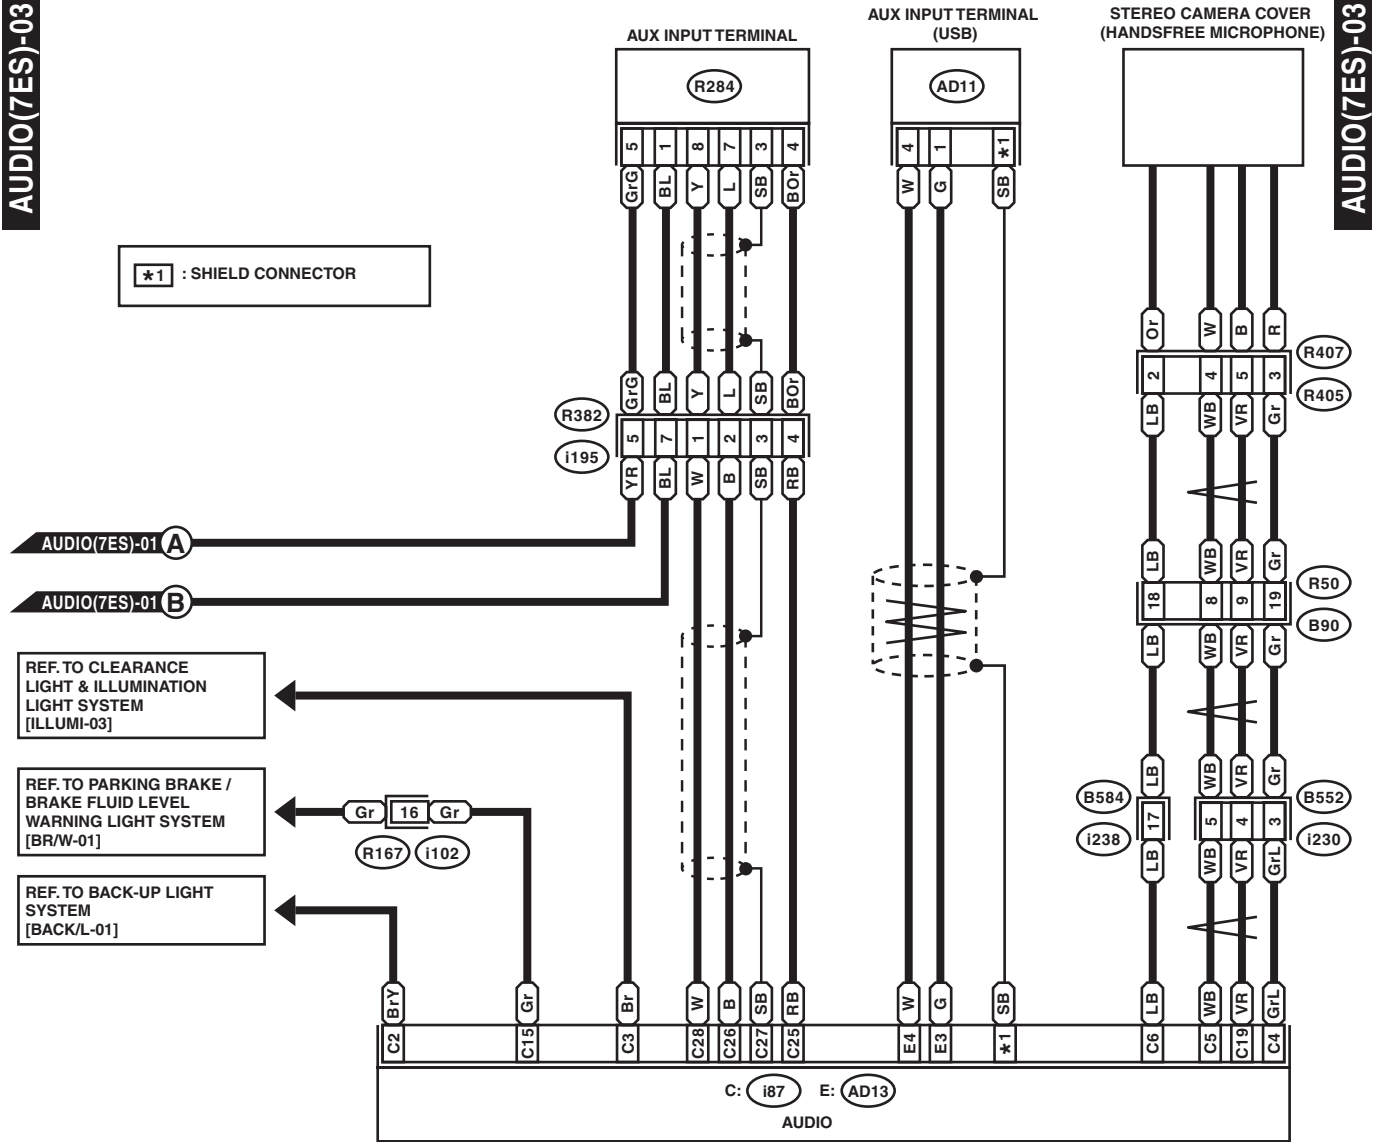

## WIRING SYSTEM

# Audio System

## WIRING SYSTEM

WI-48190

# Audio System

WIRING SYSTEM

AUDIO(7ES)-03

AUDIO(7ES)-03

\*1 : SHIELD CONNECTOR

WI-48191