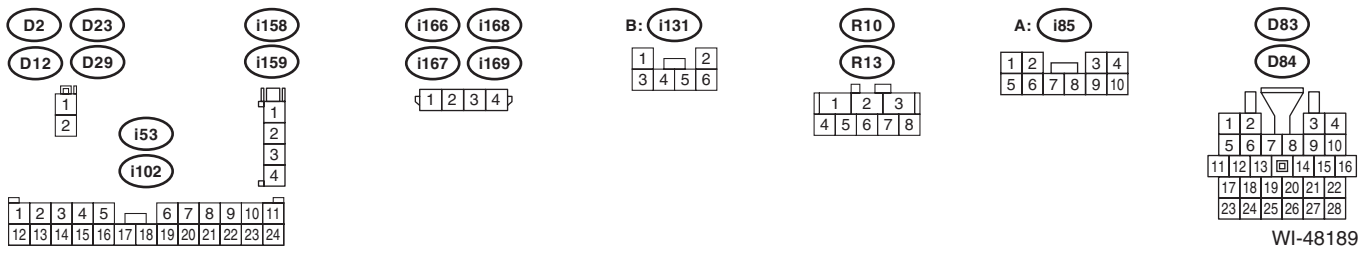

## 4. 7 INCH DISPLAY (WITH EyeSight)

WI-48189