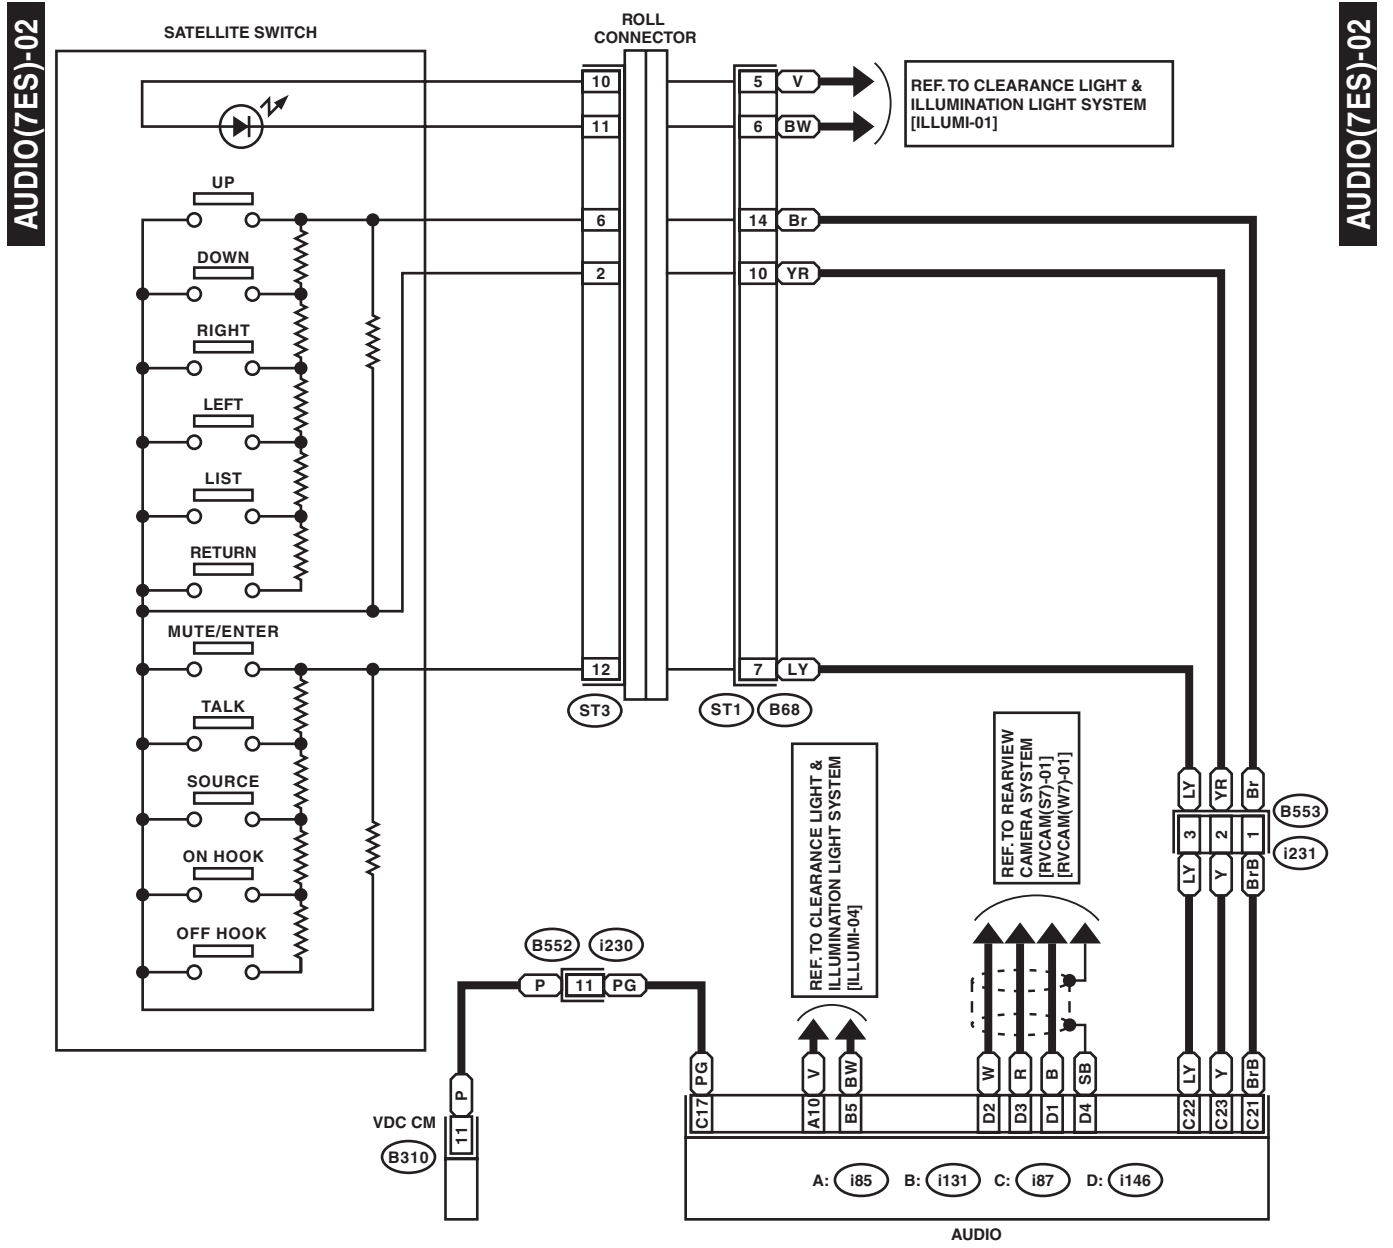

Audio System

WIRING SYSTEM

WI-48190