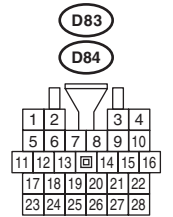

### 3. 7 INCH DISPLAY (WITHOUT EyeSight)

WI-48186