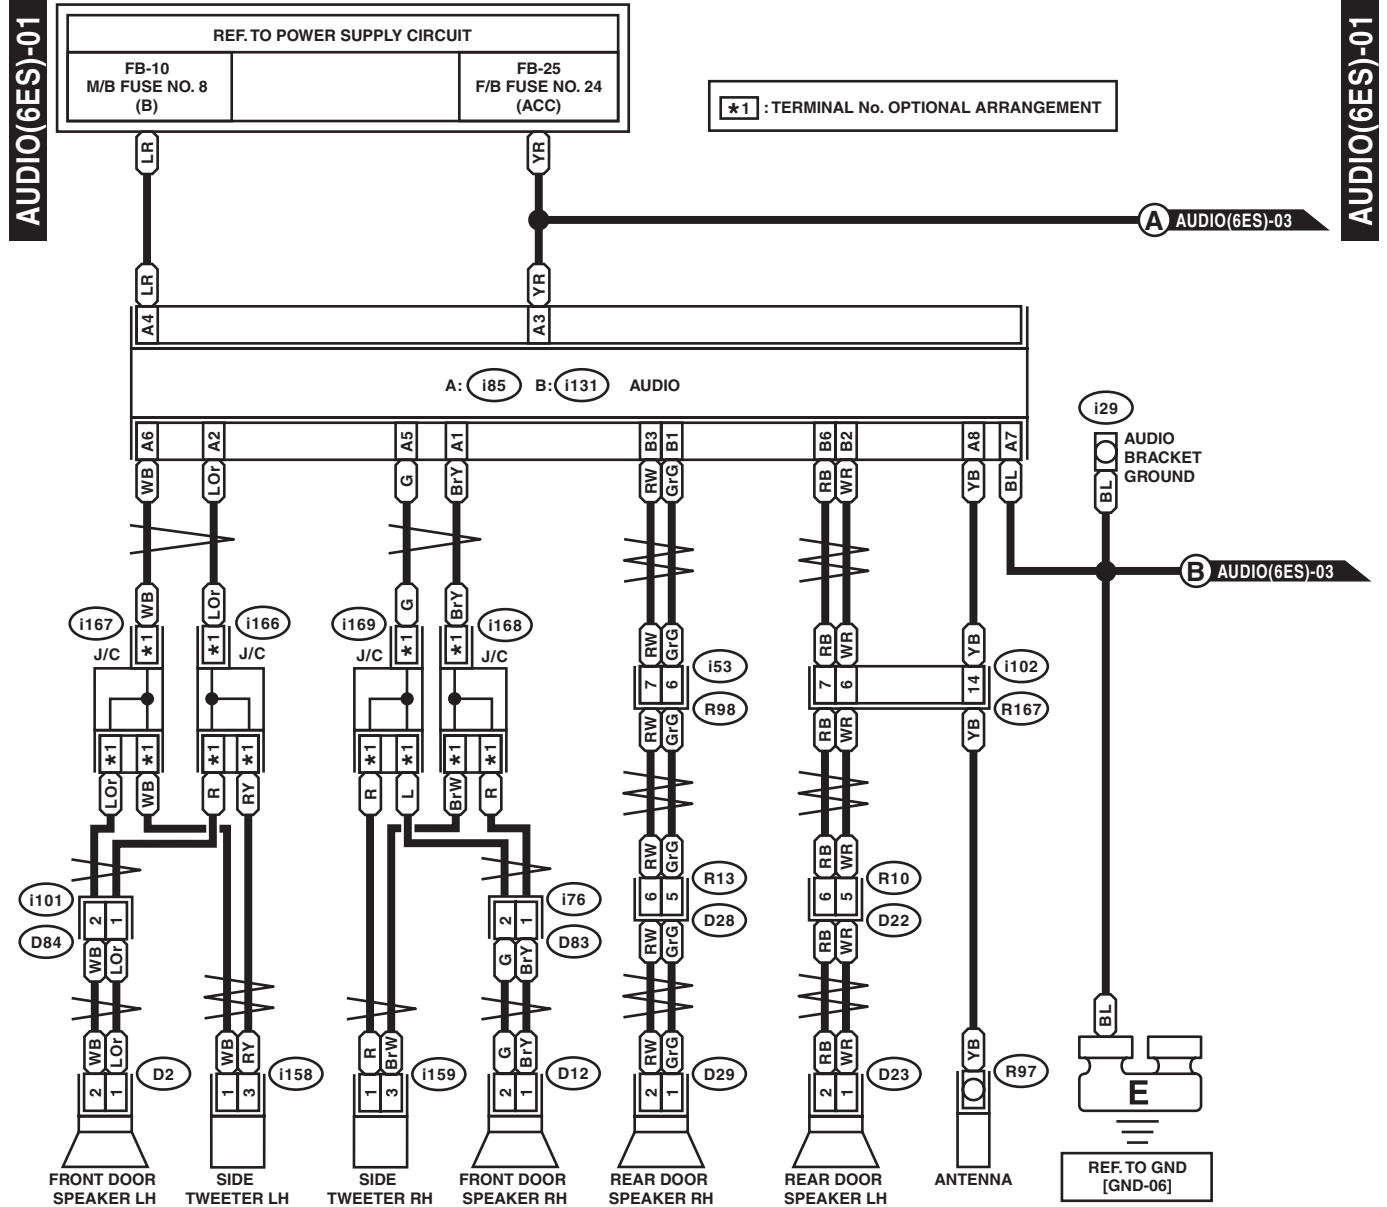

Audio System

WIRING SYSTEM

2. 6.2 INCH DISPLAY (WITH EyeSight)

WI-48183