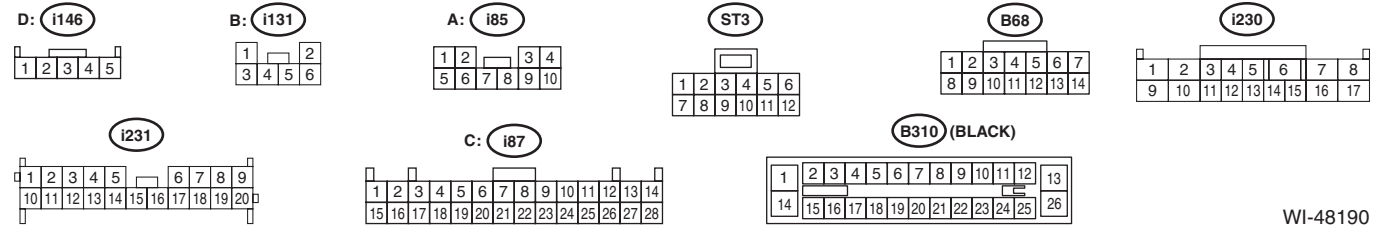

Audio System

WIRING SYSTEM

WI-48190